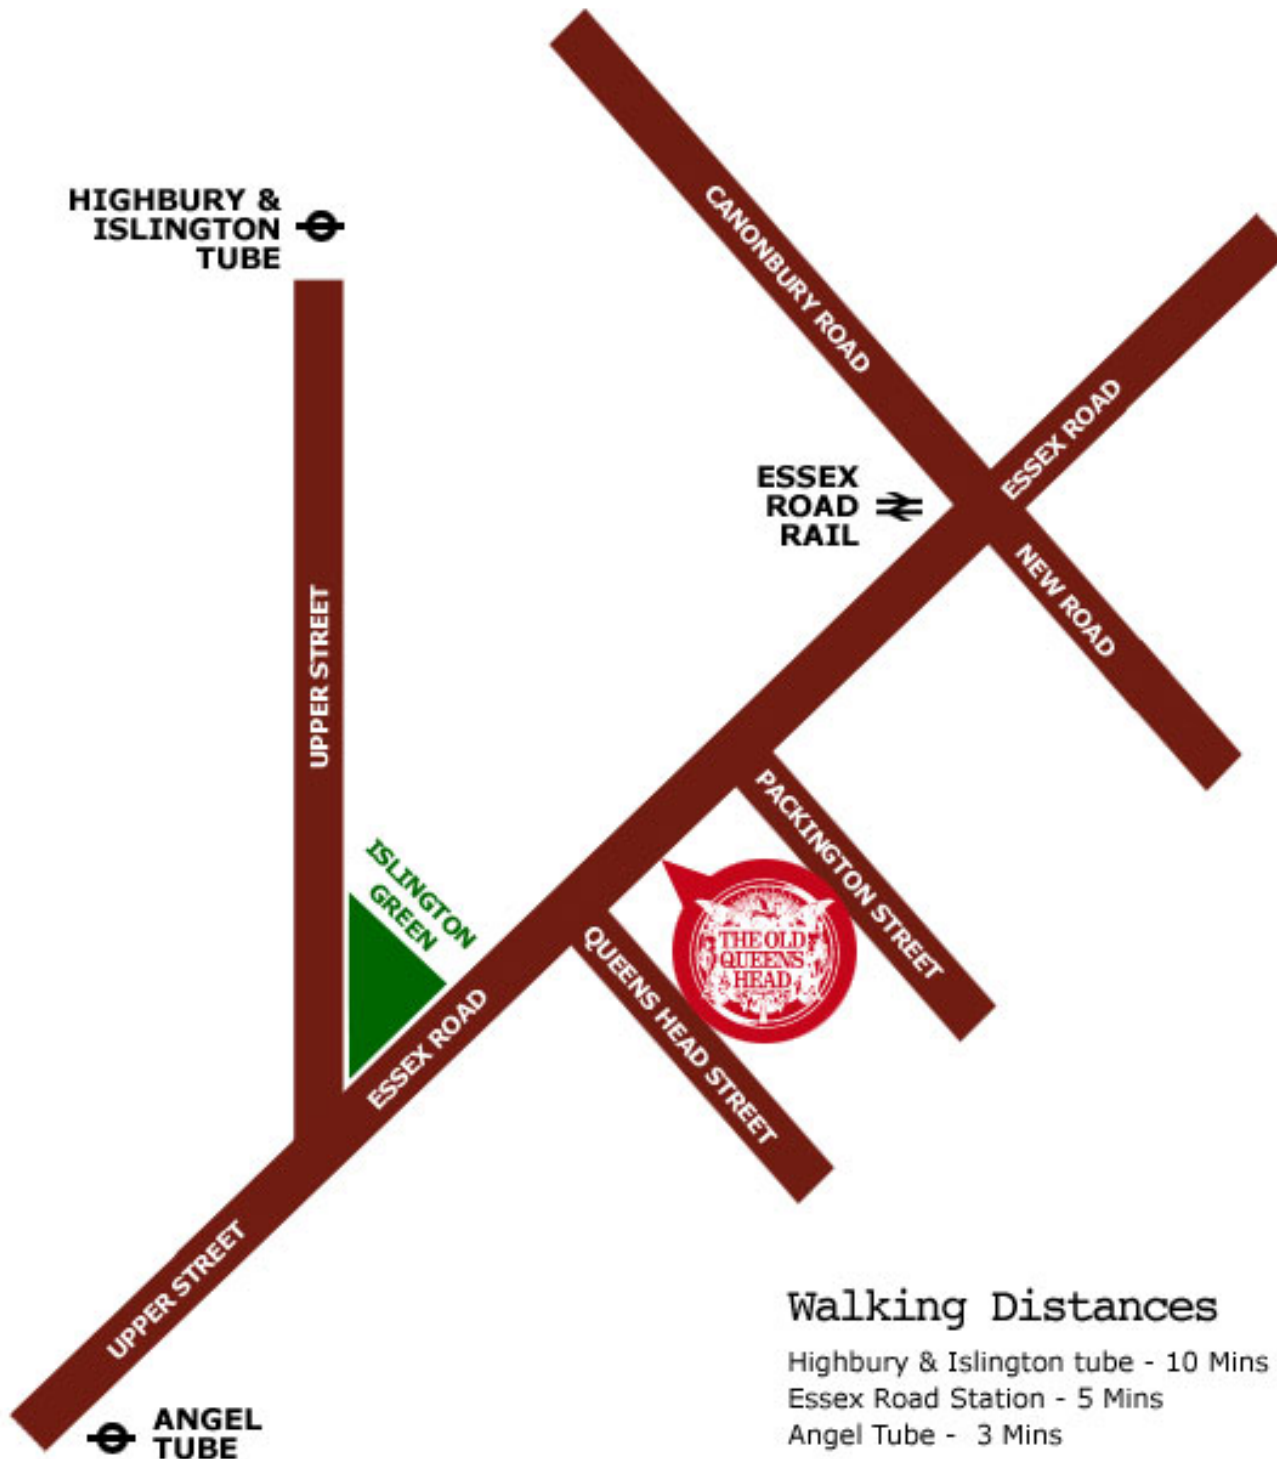

The Old Queens Head

44 Essex Road
Islington
London
N1 8LN

Tel: 020 7354 9993
bookings@theoldqueenshead.com

Under 18's are welcome at The Old Queen's Head until 7.00pm

Opening Hours

Sunday – Wednesday : 12pm – 12am

Thursday : 12pm – 1am

Friday – Saturday : 12pm – 2am

Dining Hours

Monday - Friday

12pm - 3pm, 5.30pm - 10pm

Saturday

12pm - 10pm, 6.30pm - 10pm

Sunday

1pm - 9pm

Walking Distances

Highbury & Islington tube - 10 Mins

Essex Road Station - 5 Mins

Angel Tube - 3 Mins